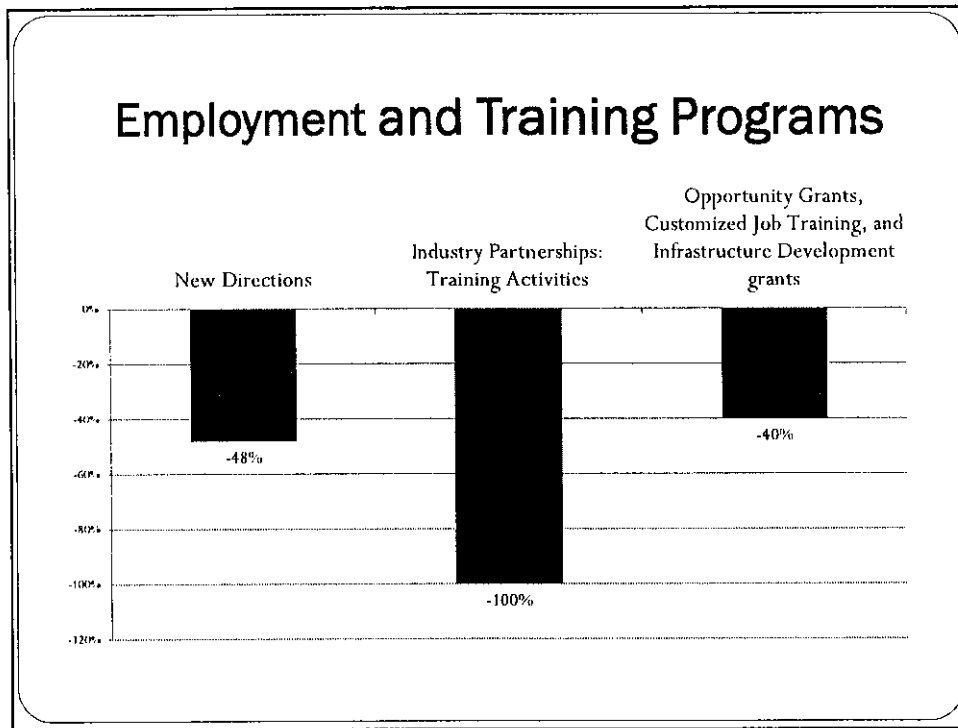

Post-secondary Education in Challenging Times

Sharon Ward

Pennsylvania Budget and Policy Center

September 23, 2011

Making Sense of the State Budget

- The Pennsylvania Budget and Policy Center (PBPC) is a statewide, non-partisan policy research project.
- PBPC provides budget and fiscal analysis and public education in support of policies that improve the economic and social well-being of low and middle income Pennsylvanians.
- www.pennbpc.org

Center on Budget and Policy Priorities | cbpp.org

2011-12 Budget

New Policy Choices

A Tough Year

Recovery Act Stabilizes Budget

Higher Education 22% Below Pre-recession Levels

Reduced Funding Despite Enrollment Growth