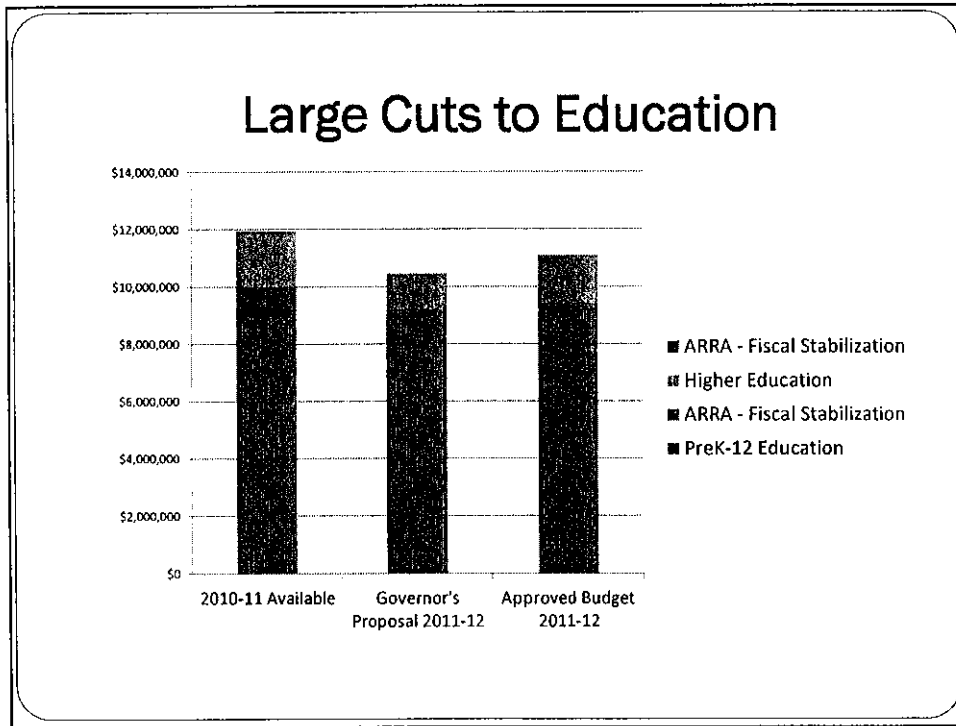

Center on Budget and Policy Priorities | cbpp.org

2011-12 Budget

New Policy Choices

A Tough Year

Recovery Act Stabilizes Budget

Higher Education 22% Below Pre-recession Levels

Reduced Funding Despite Enrollment Growth