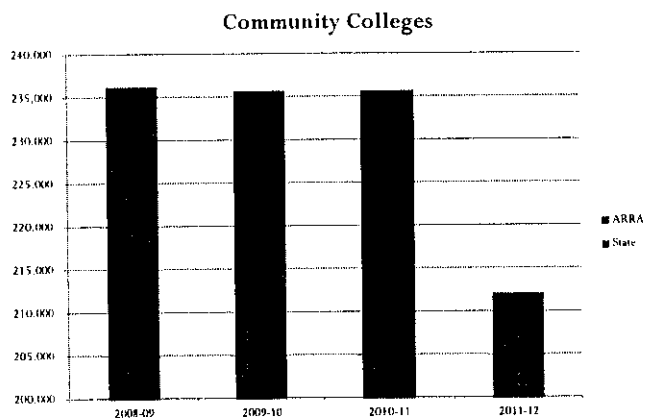

Center on Budget and Policy Priorities | cbpp.org

2011-12 Budget

New Policy Choices

A Tough Year

Recovery Act Stabilizes Budget

Higher Education 22% Below Pre-recession Levels

Reduced Funding Despite Enrollment Growth