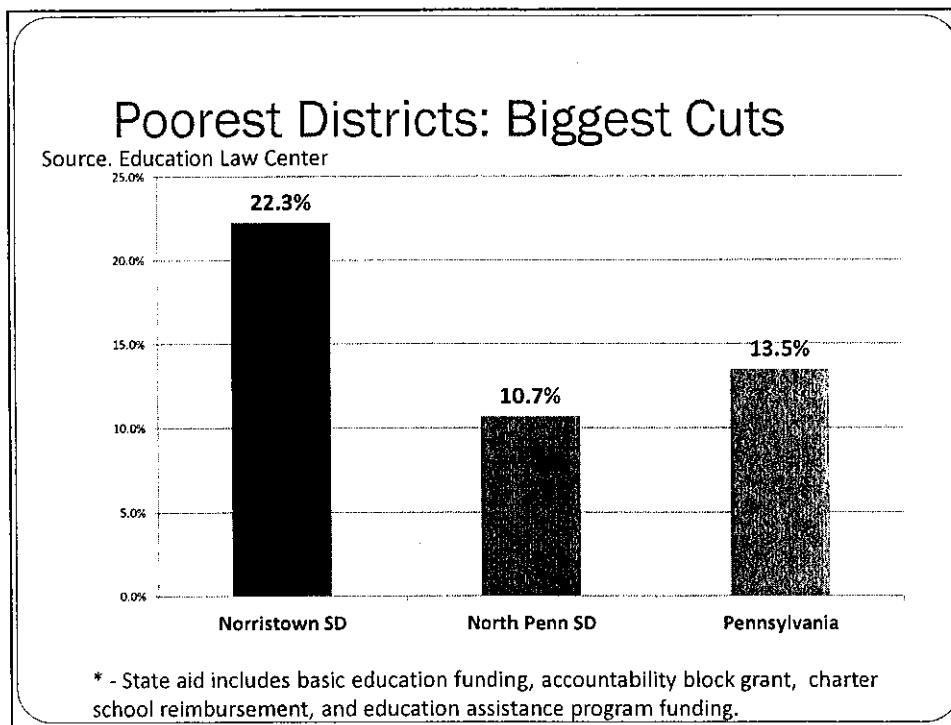

Post-secondary Education in Challenging Times

Sharon Ward

Pennsylvania Budget and Policy Center

September 23, 2011

Making Sense of the State Budget

- The Pennsylvania Budget and Policy Center (PBPC) is a statewide, non-partisan policy research project.
- PBPC provides budget and fiscal analysis and public education in support of policies that improve the economic and social well-being of low and middle income Pennsylvanians.
- www.pennbpc.org

Center on Budget and Policy Priorities | cbpp.org

2011-12 Budget

New Policy Choices

A Tough Year

Recovery Act Stabilizes Budget

Higher Education 22% Below Pre-recession Levels

Reduced Funding Despite Enrollment Growth